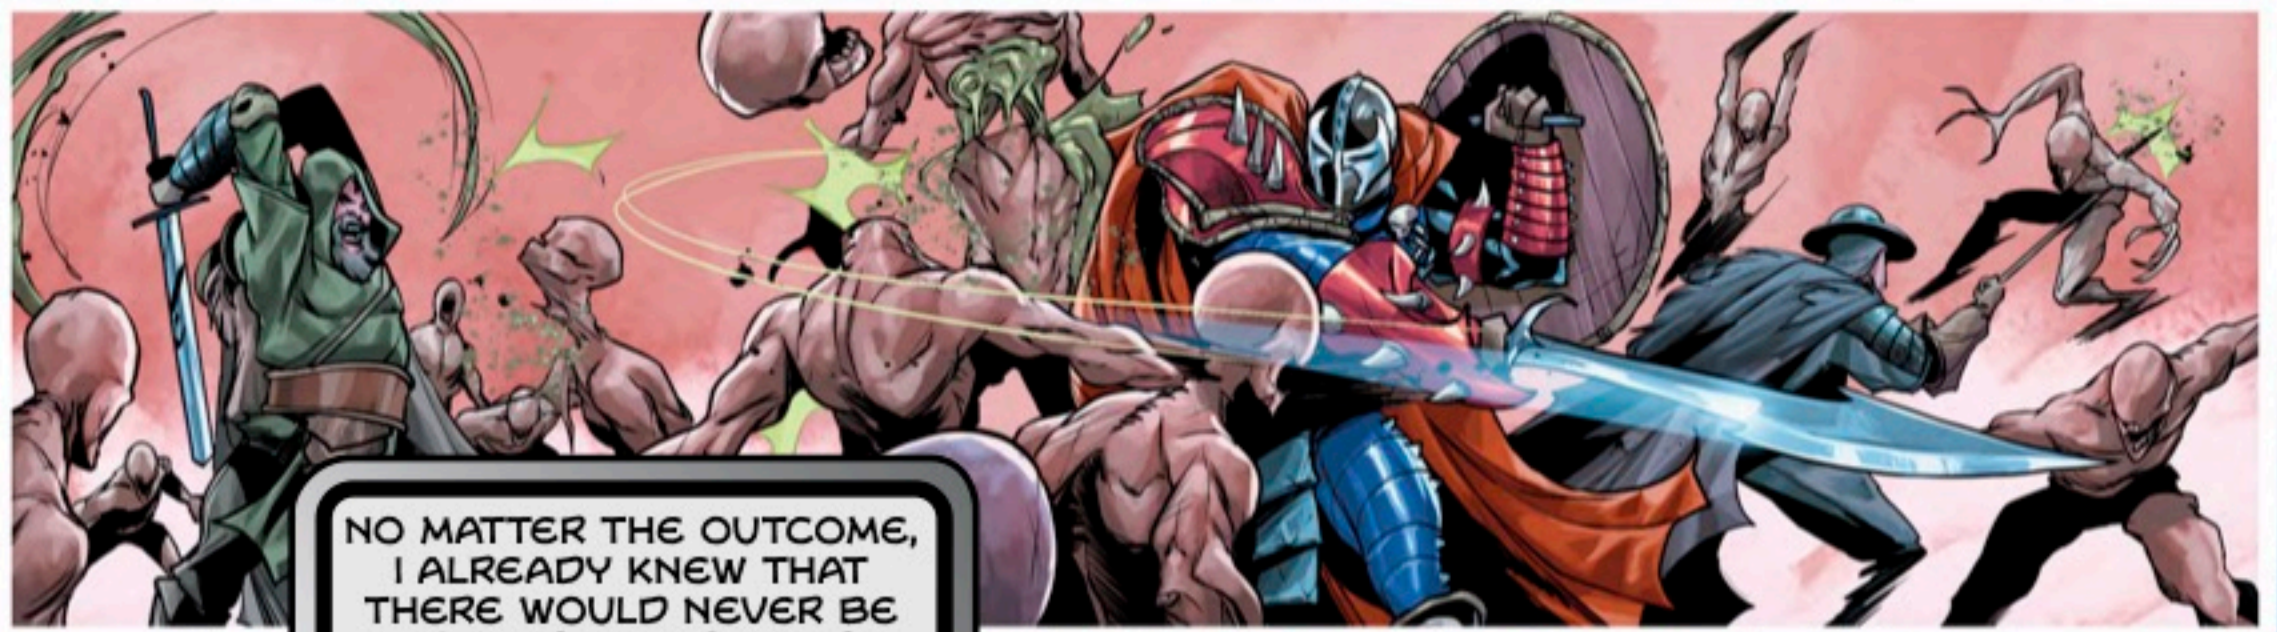

1
APR

\$3.99
US

McCONVILLE
ITRI
ARREOLA

MEDIEVAL SPAWN®

RICHARD HAD TOLD US
THAT 200 PEOPLE HAD
LIVED IN HIS VILLAGE.

THERE IS
NOTHING HUMAN
LEFT IN THESE
CREATURES...

JOHN?

SHOW
THEM NO
MERCY!

TWO HUNDRED
FUTURES ALL SWEEP
AWAY WITHOUT A
THOUGHT.

WHAT A
WASTE.

NO MATTER THE OUTCOME, I ALREADY KNEW THAT THERE WOULD NEVER BE ANOTHER VILLAGE HERE.

THE ROT HAD SET IN TOO DEEPLY. THE LAND ITSELF BLIGHTED BY DARK MAGIC, RENDERING IT UNINHABITABLE.

NOTHING WOULD EVER GROW THERE AGAIN.

NO ONE WOULD EVER CALL IT HOME.

IT WOULD BE A GRAVE
AND NOTHING MORE
UNTIL THE END TIMES...

MORE
INCOMING!

PRESS ON,
JOHN. WE'LL
HOLD THEM
AS LONG AS
WE CAN.