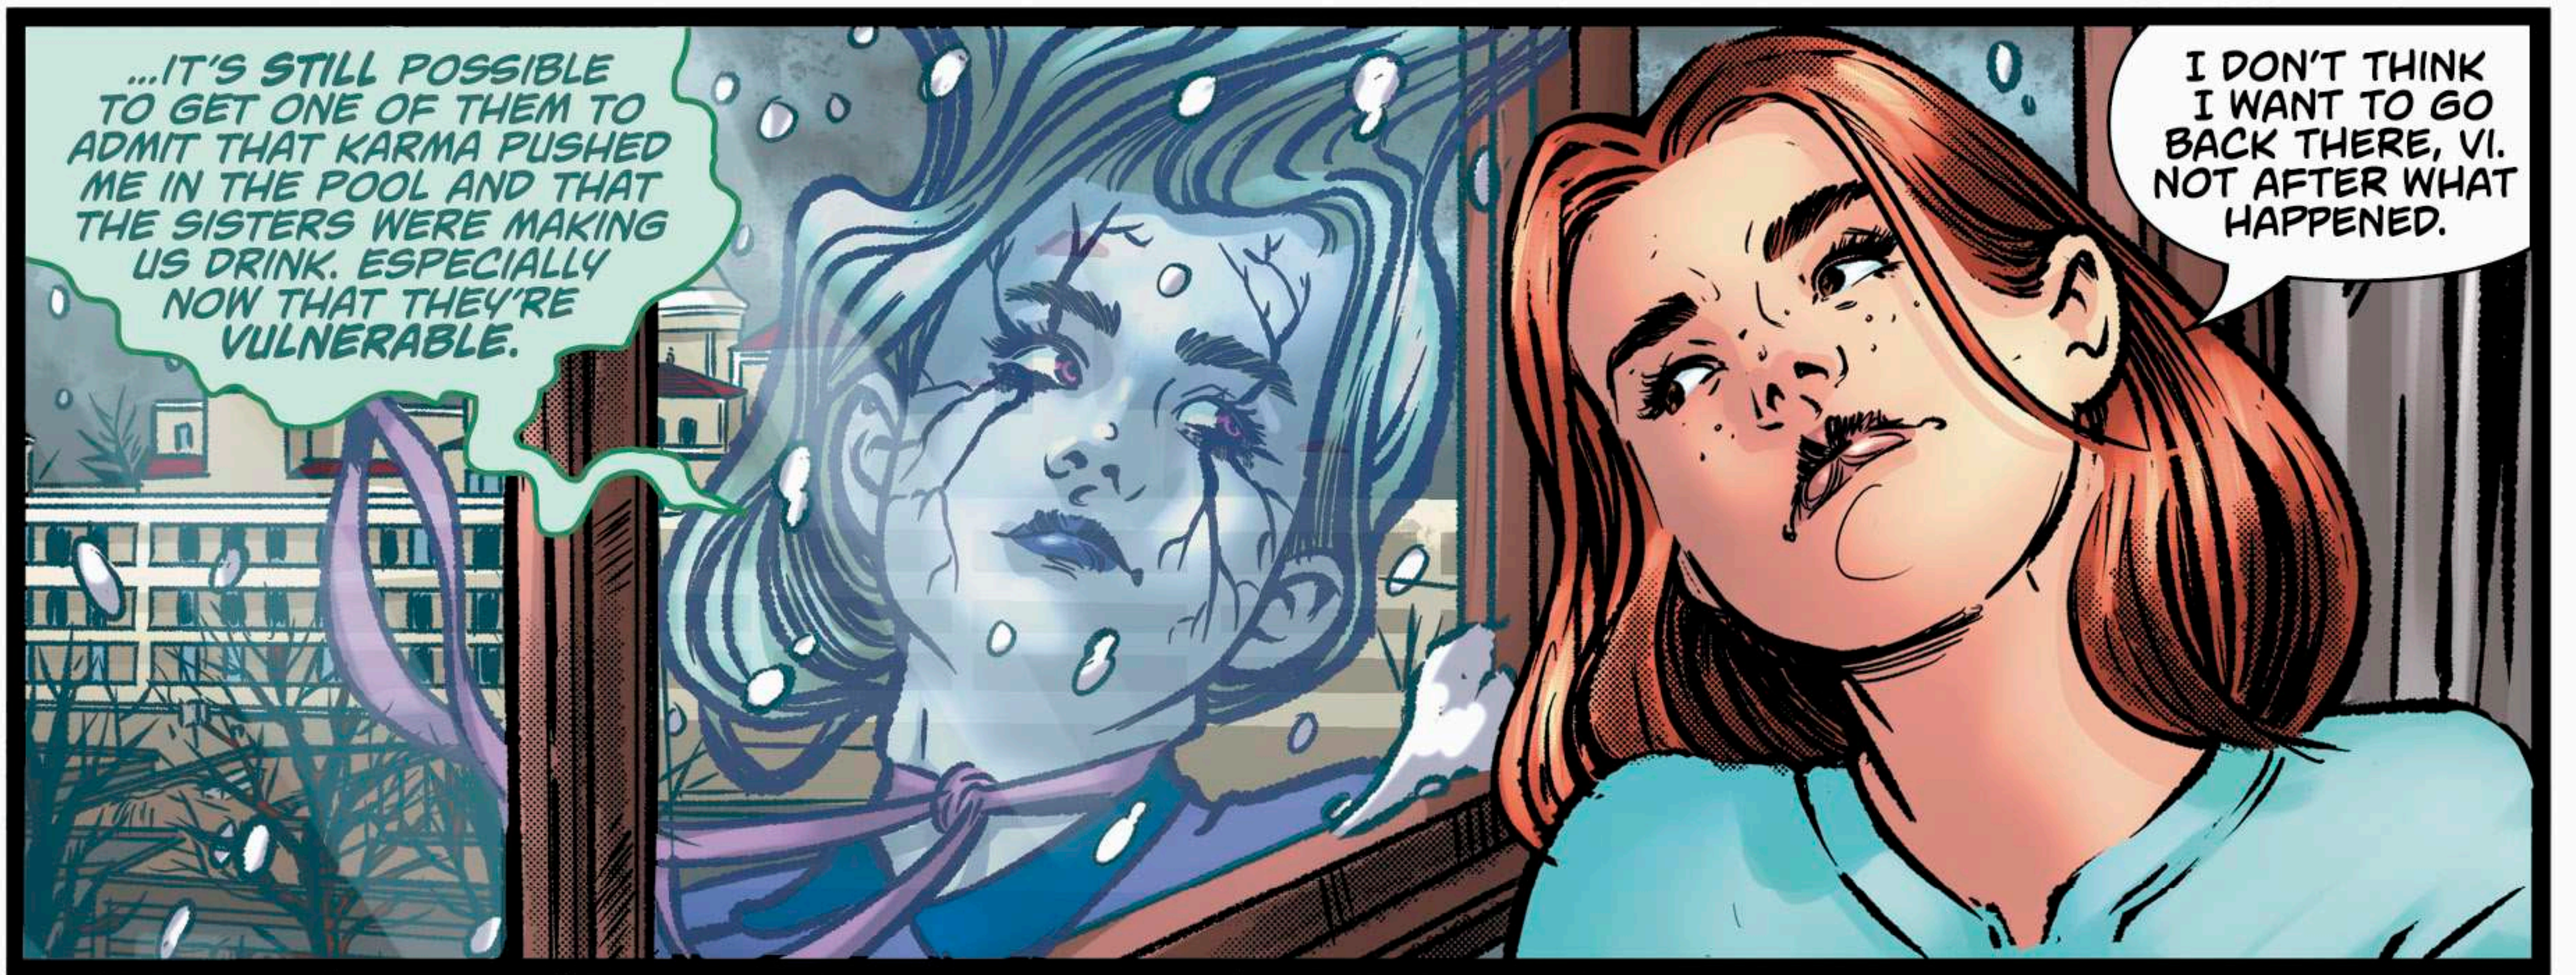

...IT'S STILL POSSIBLE TO GET ONE OF THEM TO ADMIT THAT KARMA PUSHED ME IN THE POOL AND THAT THE SISTERS WERE MAKING US DRINK. ESPECIALLY NOW THAT THEY'RE VULNERABLE.

I DON'T THINK I WANT TO GO BACK THERE, VI. NOT AFTER WHAT HAPPENED.