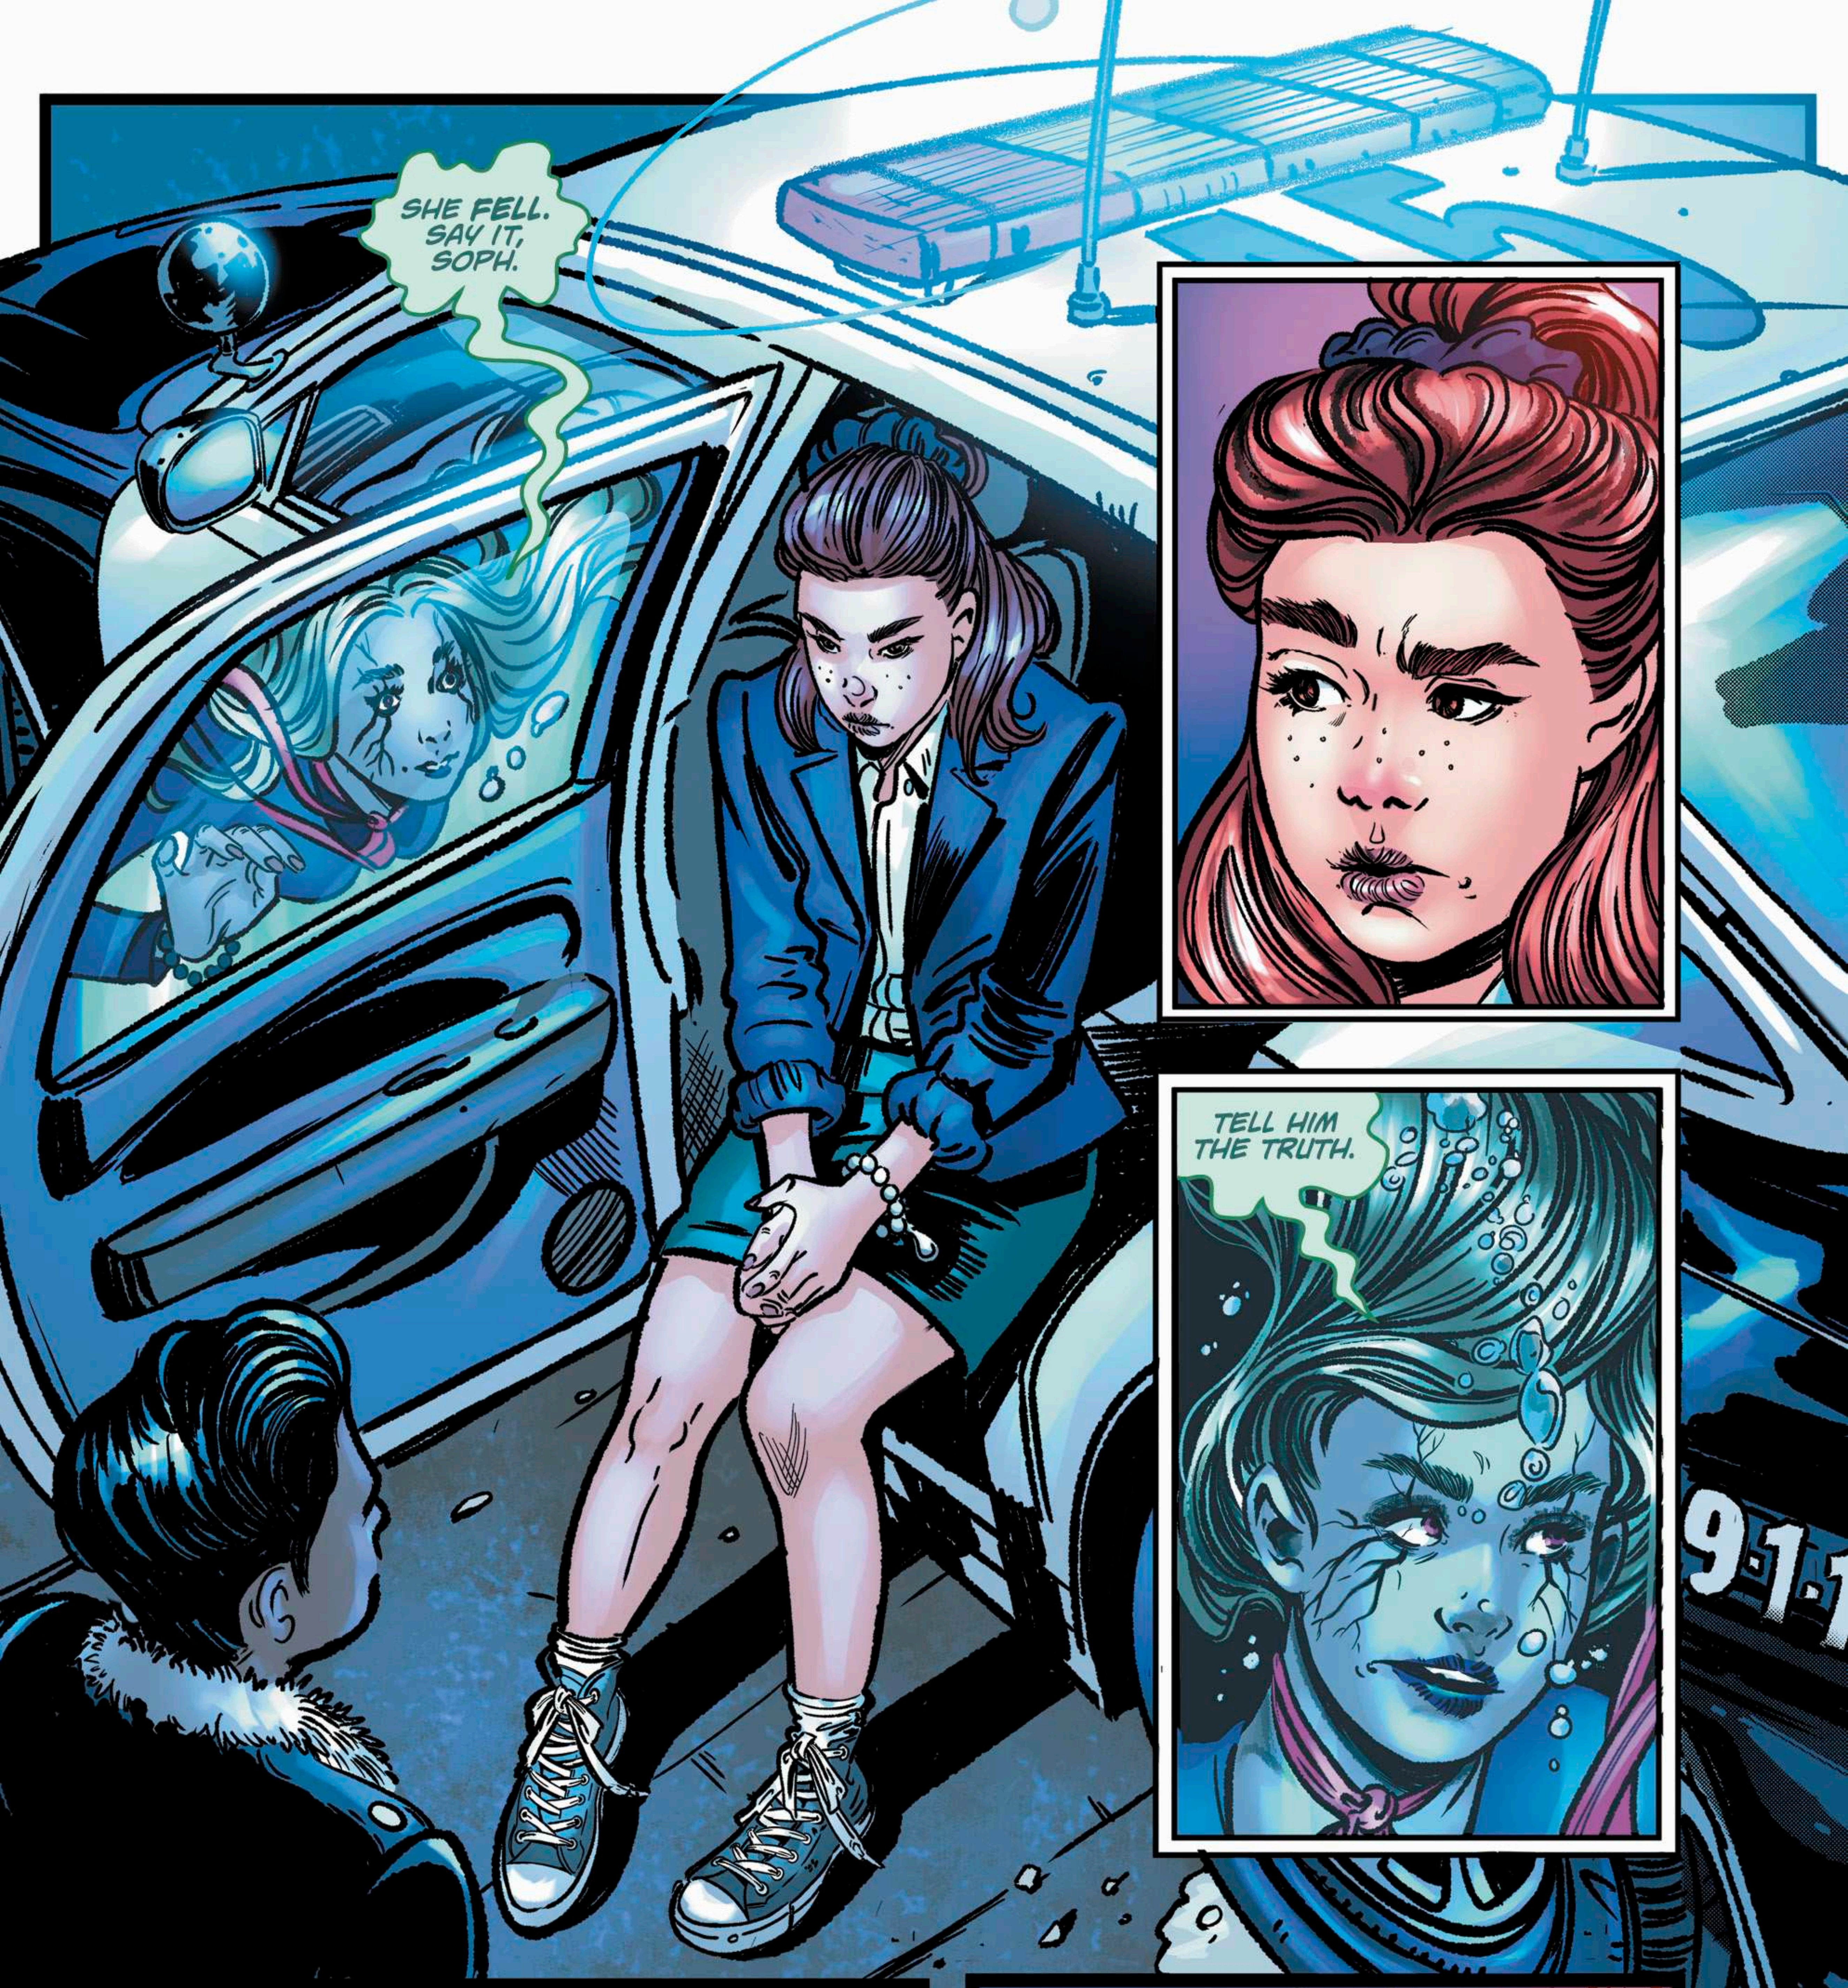

SHE FELL.
SAY IT,
SOPH.